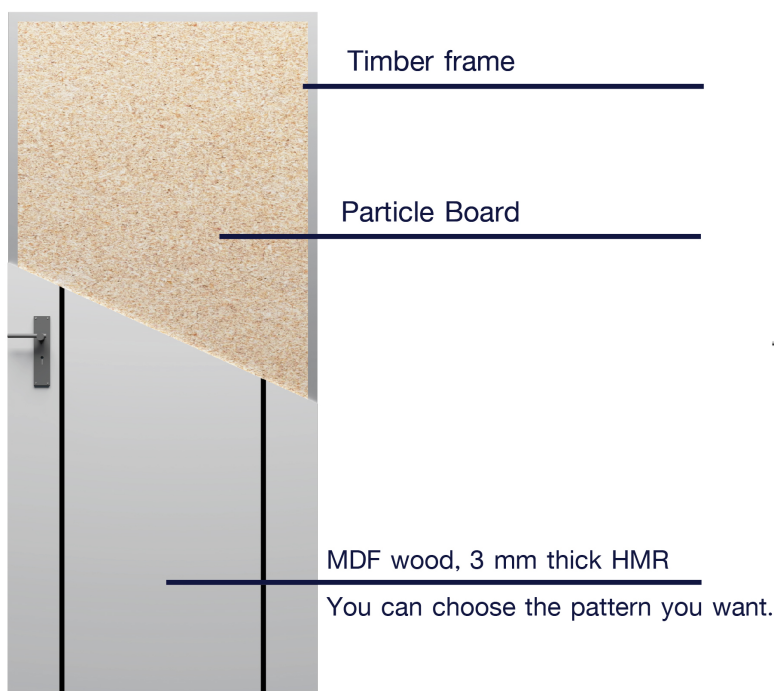

DEMAR SOLID CORE DOOR

The Solid Core doors are made from solid particle through a humidification process. As a result, high density fiber sheets reduce the problem of the bending of the flower stalks. The flower stalks also have Reduction efficiency, durability and privacy when used. It works inside and out.

Standard quality products

- MDF and HMR moisture-proof or laminated surface-sealing materials.
- The bloomer weighs approximately 27-32 Kg.
- The standard door size is 70-90 centimeters high, 200 centimeters high, 3.5 centimeters thick.
- Special models can be ordered or of the desired size and pattern.
- It can be colored with acrylic, a slow-drying, quick-drying oil paint, or any type of dye.
- All structures meet the industry standard criteria. 192-2549

* Multipurpose door doors are easy to install and can be used with regular or synthetic wood frogs. It can drill screws, bolts, shock absorber and other devices like a regular door handle, and adjust the edges of the frame to the desired size.